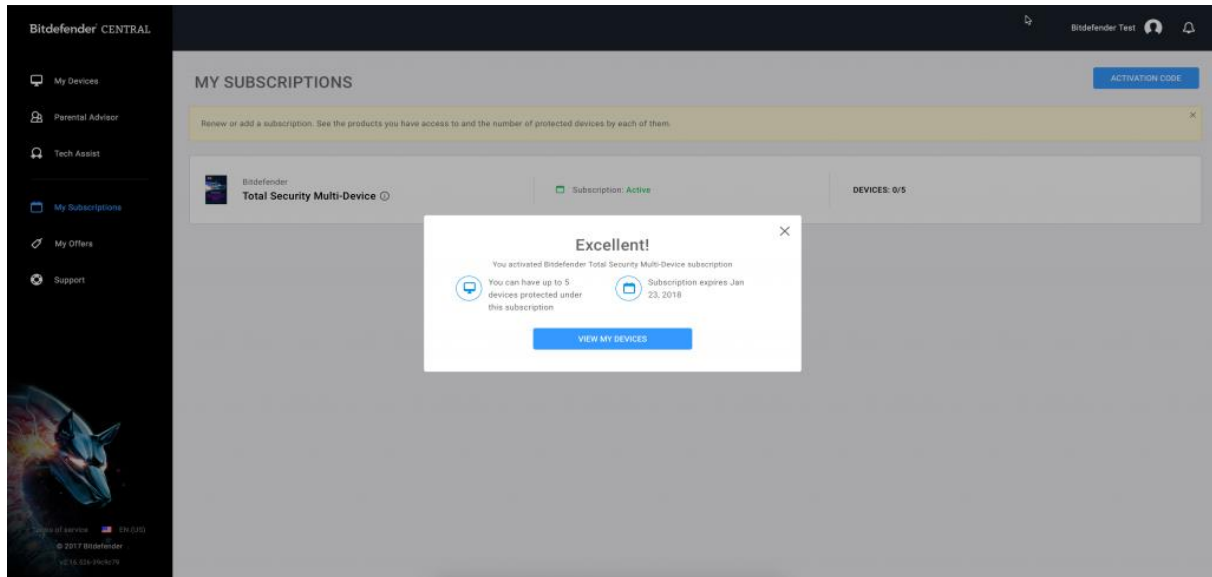

5. Step – Completion:

Subscription has been activated. Your computer is now protected. softw@reGO

If you install additional Bitdefender products using this account, you will NOT need to re-enter this activation code.

Thank you for using Bitdefender.

If you have any questions or encounter any problems during installation and/or activation, please contact Bitdefender's free support at:

Web address: <https://www.bitdefender.com/consumer/support/>
Telephone hotline: (+44) 208 819 2649, (+44) 203 514 8734
(English - 24 hour service)

Do you have suggestions for improvement? Are you not satisfied? Please contact us by e-mail.

If you were happy with this order, please consider leaving a positive review!

Yours sincerely,

Wilhelm Mendel
- Executive Director -

Address

softw@reGO UG
Schwarzer Weg 36
21357 Bardowick

Contact

Web: softwarego.de
Mail: info@softwarego.de
Phone: 0 41 31 – 92 75 61 75

Bank details

Fidor Bank | München
BIC: FDDODEMMXXX
IBAN: DE27 7002 2200 0020 4477 45

Tax disclosures

Finanzamt | Lüneburg
St.Nr.: 33/211/06452
USt-Id.: DE23830649

Registration court

Amtsgericht | Lüneburg
HR-Nr.: HRB 208142
UG (haftungsbeschränkt)